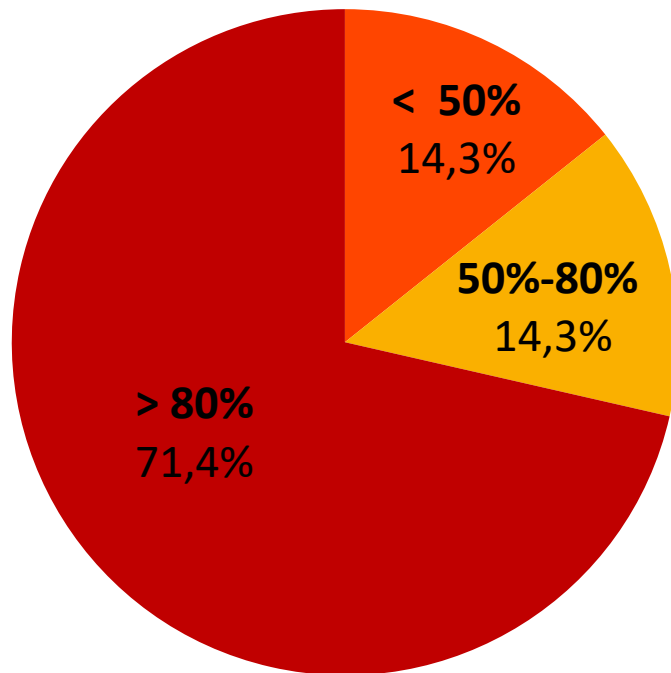

ACTIVITY ASSESSMENT 2016/2017

- **MOBILITY COORDINATORS SURVEY:** 76.2% answer rate
- **IMPACT ON STUDENTS PARTICIPATION, COMPARED TO WHAT WAS EXPECTED:**

COMPARING TO COORDINATORS EXPECTATIONS, THE ACTIVITY HAD A GREAT IMPACT.